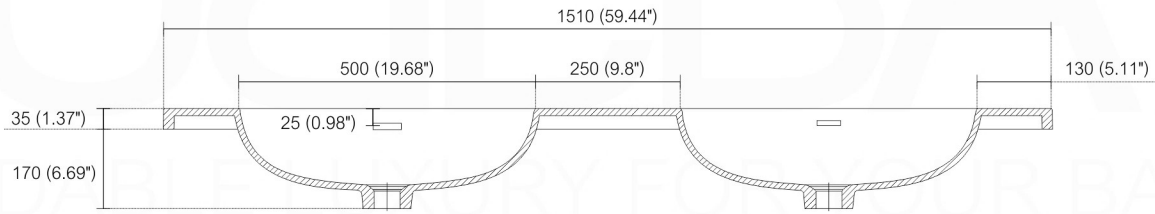

# NUDO 60 DOUBLE

Sink: SpainSink60D

Dimensions:	width	depth	height
inches	59.05"	20.43"	34.48"
mm	1500	519	876

NOTE: DIMENSIONS AND TECHNICAL DETAILS ARE SUBJECT TO CHANGE WITHOUT NOTICE

FRONT ELEVATION

SIDE ELEVATION

TOP ELEVATION

**SQUARE SINK SPAIN**  
**60" DOUBLE**

. FRONT ELEVATION

. TOP ELEVATION

. SIDE ELEVATION