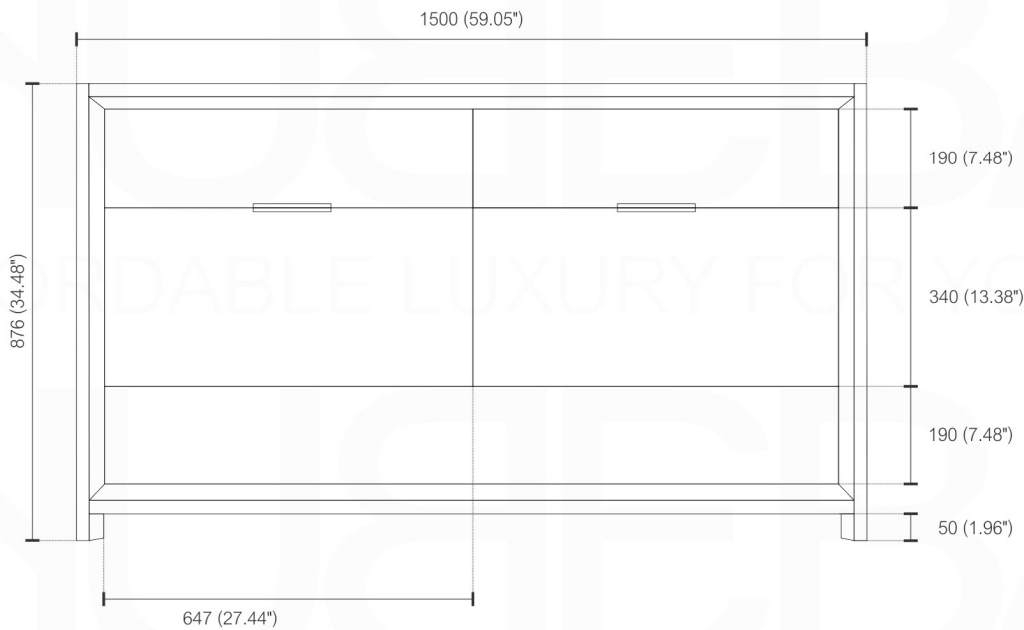

# NUDO 60 DOUBLE

Sink: SpainSink60D

Dimensions:	width	depth	height
inches	59.05"	20.43"	34.48"
mm	1500	519	876

NOTE: DIMENSIONS AND TECHNICAL DETAILS ARE SUBJECT TO CHANGE WITHOUT NOTICE

FRONT ELEVATION

SIDE ELEVATION

TOP ELEVATION

**SQUARE SINK SPAIN**  
**60" DOUBLE**

. FRONT ELEVATION

. TOP ELEVATION

. SIDE ELEVATION

## Pop-Up / P-trap Installation Instructions INSTALLATION GUIDE

FOR SINKS WITHOUT OVERFLOW  
#SKU: P101N / P102N

FOR SINKS WITHOUT OVERFLOW  
#SKU: P101 / P102

OR