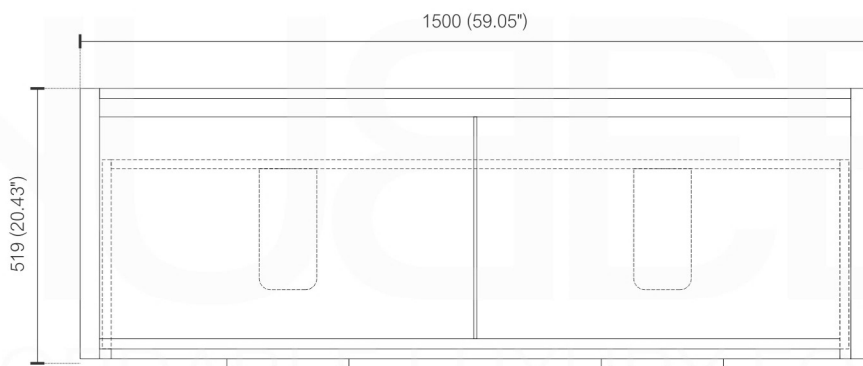

# NUDO 60 DOUBLE

Sink: SpainSink60D

Dimensions:	width	depth	height
inches	59.05"	20.43"	34.48"
mm	1500	519	876

NOTE: DIMENSIONS AND TECHNICAL DETAILS ARE SUBJECT TO CHANGE WITHOUT NOTICE

FRONT ELEVATION

SIDE ELEVATION

TOP ELEVATION

**SQUARE SINK SPAIN**  
**60" DOUBLE**

. FRONT ELEVATION

. TOP ELEVATION

. SIDE ELEVATION