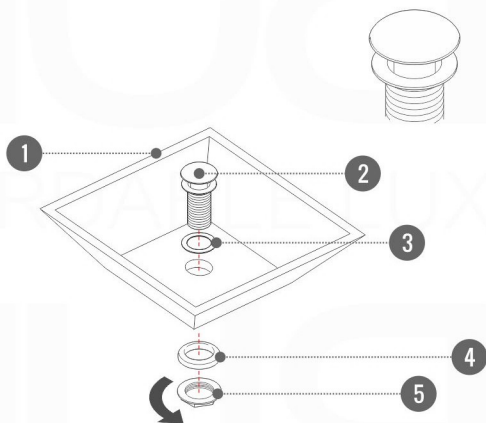

# NUDO 60 DOUBLE

Sink: SpainSink60D

Dimensions:	width	depth	height
inches	59.05"	20.43"	34.48"
mm	1500	519	876

NOTE: DIMENSIONS AND TECHNICAL DETAILS ARE SUBJECT TO CHANGE WITHOUT NOTICE

FRONT ELEVATION

SIDE ELEVATION

TOP ELEVATION

**SQUARE SINK SPAIN**  
**60" DOUBLE**

. FRONT ELEVATION

. TOP ELEVATION

. SIDE ELEVATION

## Pop-Up / P-trap Installation Instructions INSTALLATION GUIDE

FOR SINKS WITHOUT OVERFLOW  
#SKU: P101N / P102N

FOR SINKS WITHOUT OVERFLOW  
#SKU: P101 / P102

OR