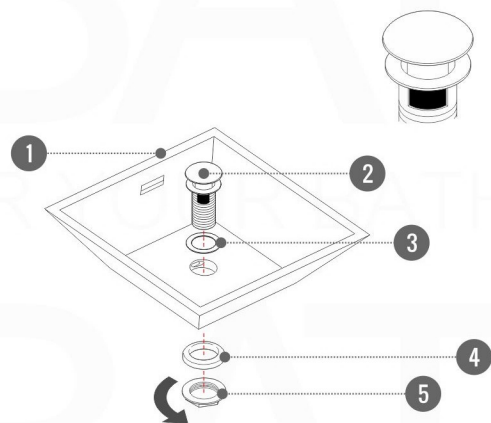

# NUDO 60 DOUBLE

Sink: SpainSink60D

Dimensions:	width	depth	height
inches	59.05"	20.43"	34.48"
mm	1500	519	876

NOTE: DIMENSIONS AND TECHNICAL DETAILS ARE SUBJECT TO CHANGE WITHOUT NOTICE

FRONT ELEVATION

SIDE ELEVATION

TOP ELEVATION

**SQUARE SINK SPAIN**  
**60" DOUBLE**

. FRONT ELEVATION

. TOP ELEVATION

. SIDE ELEVATION

## Pop-Up / P-trap Installation Instructions INSTALLATION GUIDE

FOR SINKS WITHOUT OVERFLOW  
#SKU: P101N / P102N

FOR SINKS WITHOUT OVERFLOW  
#SKU: P101 / P102

OR