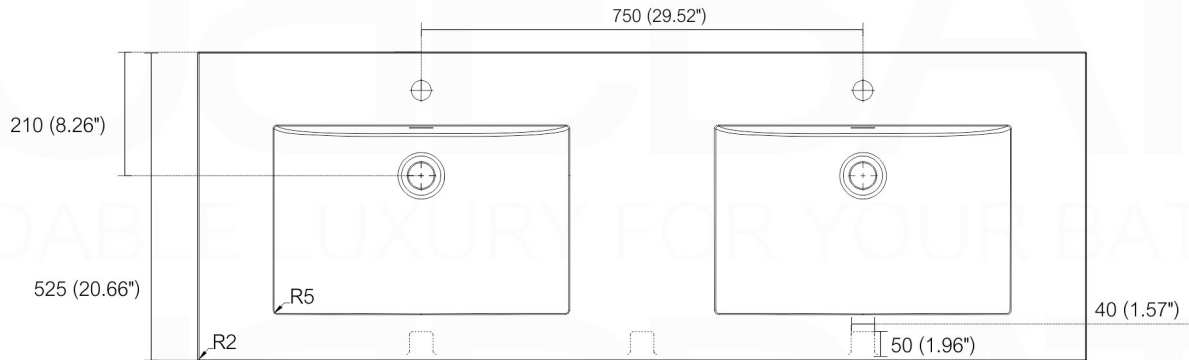

# NUDO 60 DOUBLE

Sink: SpainSink60D

Dimensions:	width	depth	height
inches	59.05"	20.43"	34.48"
mm	1500	519	876

NOTE: DIMENSIONS AND TECHNICAL DETAILS ARE SUBJECT TO CHANGE WITHOUT NOTICE

FRONT ELEVATION

SIDE ELEVATION

TOP ELEVATION

**SQUARE SINK SPAIN**  
**60" DOUBLE**

. FRONT ELEVATION

. TOP ELEVATION

. SIDE ELEVATION