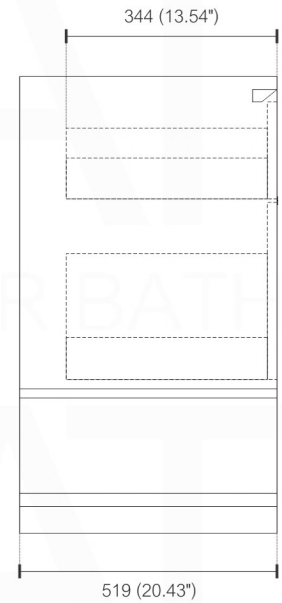

# NUDO 60 DOUBLE

Sink: SpainSink60D

Dimensions:	width	depth	height
inches	59.05"	20.43"	34.48"
mm	1500	519	876

NOTE: DIMENSIONS AND TECHNICAL DETAILS ARE SUBJECT TO CHANGE WITHOUT NOTICE

FRONT ELEVATION

SIDE ELEVATION

TOP ELEVATION

**SQUARE SINK SPAIN**  
**60" DOUBLE**

. FRONT ELEVATION

. TOP ELEVATION

. SIDE ELEVATION