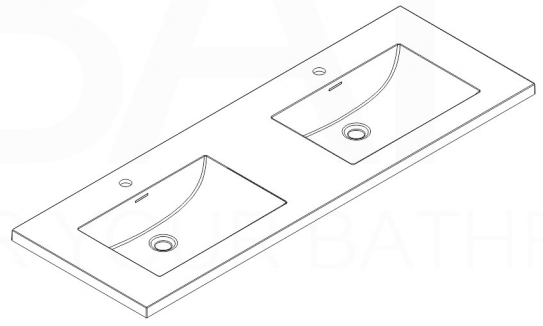

# NUDO 60 DOUBLE

Sink: SpainSink60D

Dimensions:	width	depth	height
inches	59.05"	20.43"	34.48"
mm	1500	519	876

NOTE: DIMENSIONS AND TECHNICAL DETAILS ARE SUBJECT TO CHANGE WITHOUT NOTICE

FRONT ELEVATION

SIDE ELEVATION

TOP ELEVATION

**SQUARE SINK SPAIN**  
**60" DOUBLE**

. FRONT ELEVATION

. TOP ELEVATION

. SIDE ELEVATION