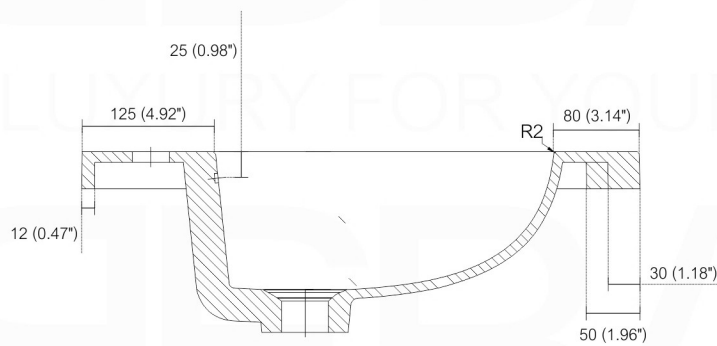

# NUDO 60 DOUBLE

Sink: SpainSink60D

Dimensions:	width	depth	height
inches	59.05"	20.43"	34.48"
mm	1500	519	876

NOTE: DIMENSIONS AND TECHNICAL DETAILS ARE SUBJECT TO CHANGE WITHOUT NOTICE

FRONT ELEVATION

SIDE ELEVATION

TOP ELEVATION

**SQUARE SINK SPAIN**  
**60" DOUBLE**

. FRONT ELEVATION

. TOP ELEVATION

. SIDE ELEVATION