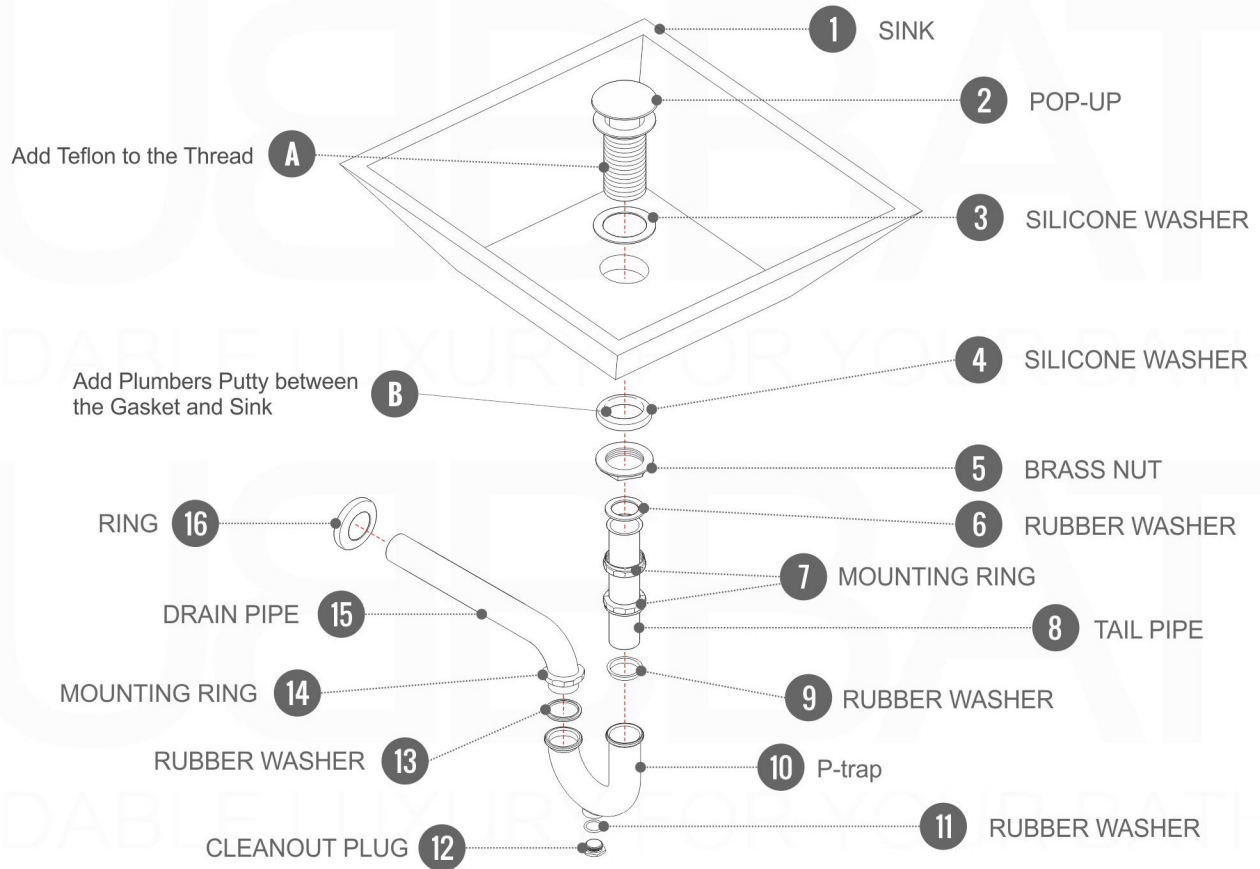

# NUDO 60 DOUBLE

Sink: SpainSink60D

Dimensions:	width	depth	height
inches	59.05"	20.43"	34.48"
mm	1500	519	876

NOTE: DIMENSIONS AND TECHNICAL DETAILS ARE SUBJECT TO CHANGE WITHOUT NOTICE

FRONT ELEVATION

SIDE ELEVATION

TOP ELEVATION

**SQUARE SINK SPAIN**  
**60" DOUBLE**

. FRONT ELEVATION

. TOP ELEVATION

. SIDE ELEVATION

## Pop-Up / P-trap Installation Instructions INSTALLATION GUIDE

FOR SINKS WITHOUT OVERFLOW  
#SKU: P101N / P102N

FOR SINKS WITHOUT OVERFLOW  
#SKU: P101 / P102

OR